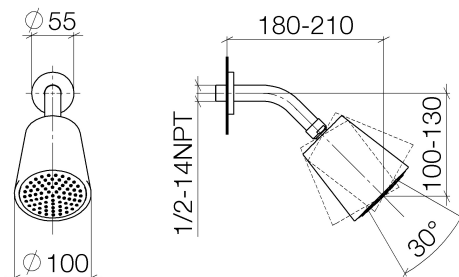

Bathtub - Lissé

Showerhead - polished chrome

Article number: 28 504 979-00 0010

- 7-1/8"-8-1/4" Projection
- Ball-joint pivotable through 30°
- Standard spray mode
- Descaling system
- Ø 3-7/8"
- Flange diameter 2-1/8"
- 1/2" connection
- Water flow rate limited to max. 1.8 gpm

## Dimensional drawing

All dimensions in mm / inch = mm x 0,0394

Bathtub - Lissé  
Showerhead - polished chrome  
Article number: 28 504 979-00 0010

### Flow rate chart

Bathtub - Lissé  
Showerhead - polished chrome  
Article number: 28 504 979-00 0010