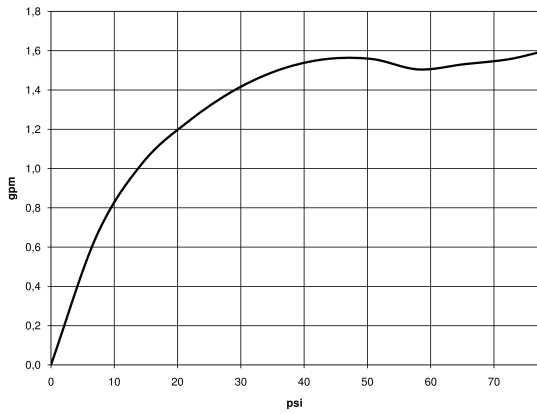

Bathtub - Lissé
Showerhead - polished chrome
Article number: 28 504 979-00 0010

Flow rate chart