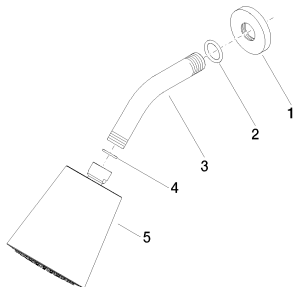

Bathtub - Lissé
Showerhead - polished chrome
Article number: 28 504 979-00 0010

Other surface finishes

More custom finish options are available via special production (xTra Service). Please see our finish matrix for availability and pricing or contact a Dornbracht representative.

Spare parts list

Number	Item Number	Designation	Number of units